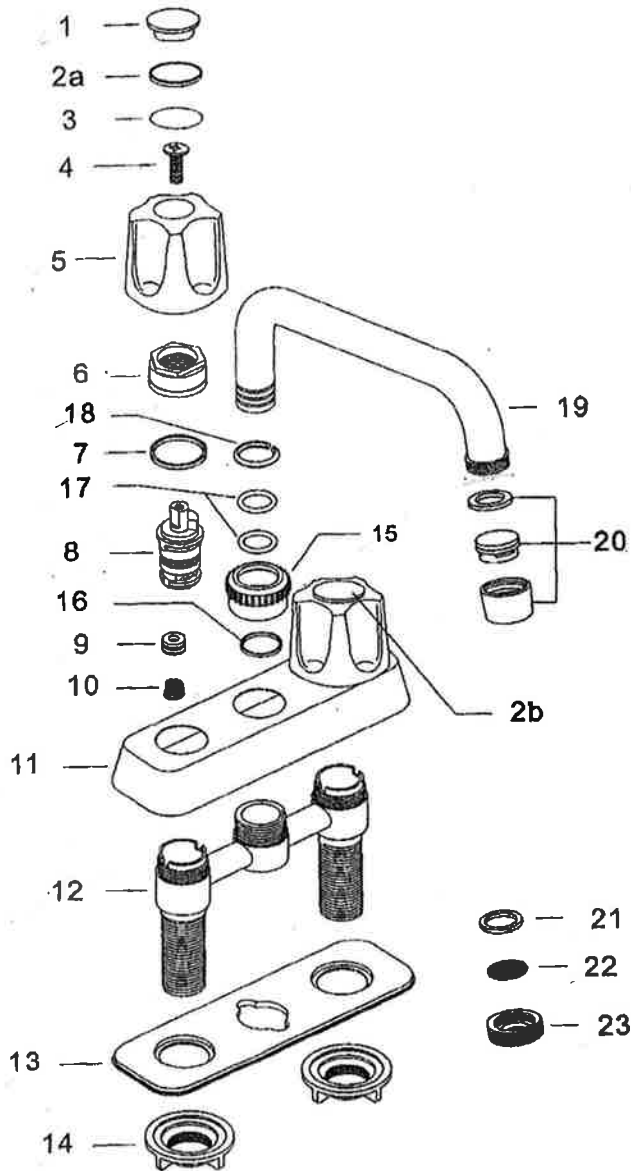

PARTS ILLUSTRATION - PART NO. 93.600

Laundry Tray Faucet

PARTS LIST

Key No.	Description	QTY
1	Index	2
2a	Ring (H)	1
2b	Ring (C)	1
3	Scaleboard	2
4	Screw	2
5	Handle	2
6	Bonnet	2
7	Washer	2
8	Cartridge	2
9	Disc	2
10	Spring	2
11	Escutcheon	1
12	Body	1
13	Base Plate	1
14	Mounting Nut	2
15	Spout Nut	1
16	Washer	1
17	O-Ring	2
18	Clip	1
19	Spout	1
20	Aerator	1
21	Washer	1
22	Net	1
23	Connector	1